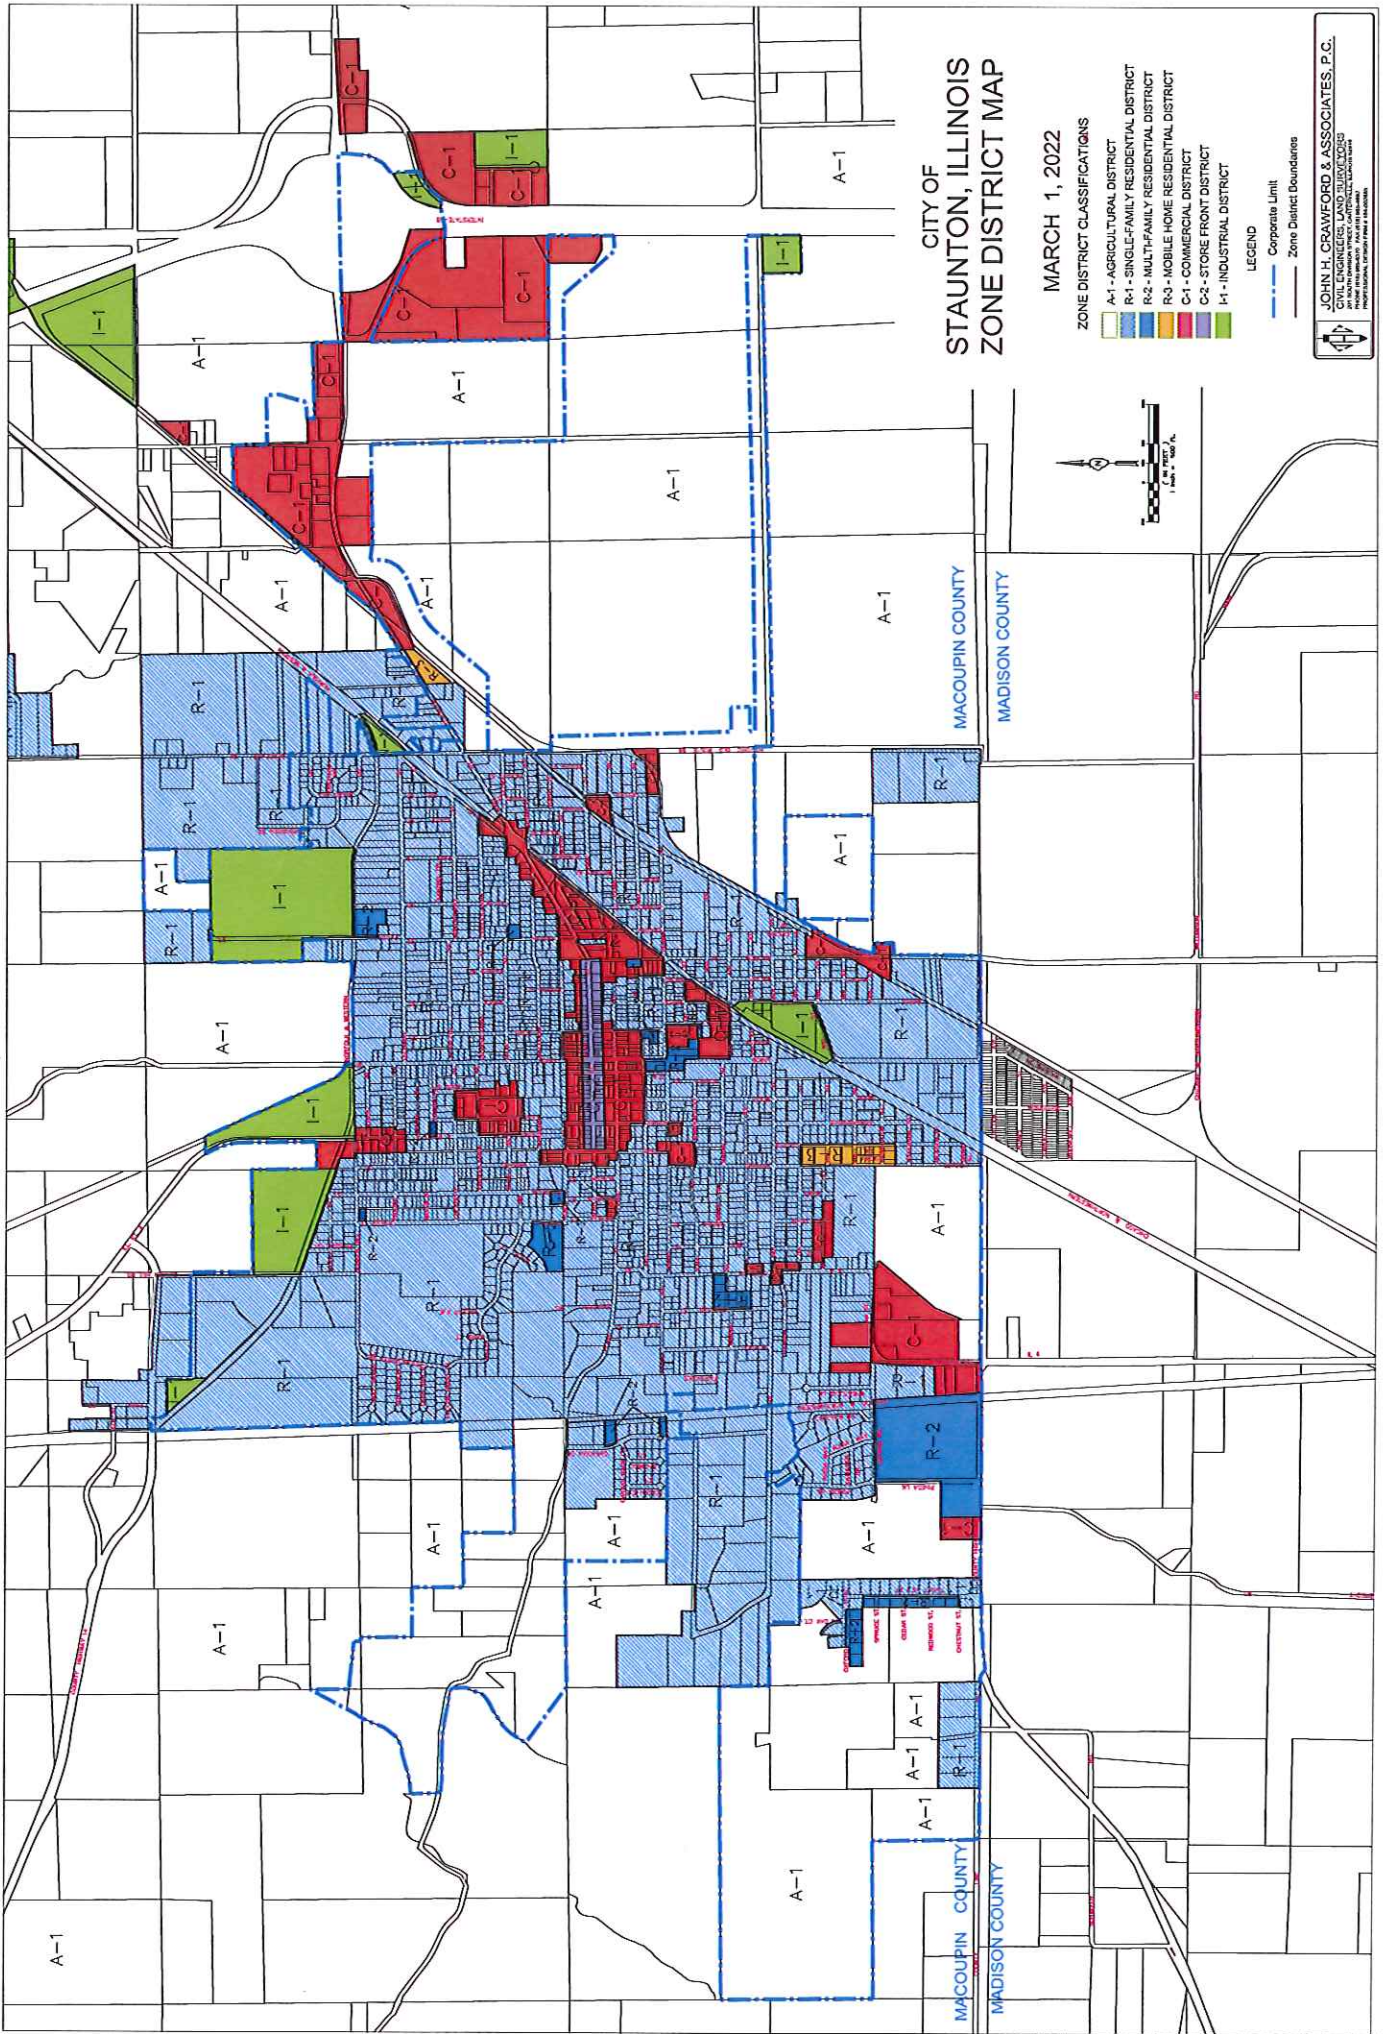

CITY OF STAUNTON, ILLINOIS ZONE DISTRICT MAP

MARCH 1, 2022

ZONE DISTRICT CLASSIFICATIONS

- A-1 - AGRICULTURAL DISTRICT
- R-1 - SINGLE-FAMILY RESIDENTIAL DISTRICT
- R-2 - MULTI-FAMILY RESIDENTIAL DISTRICT
- R-3 - MOBILE HOME RESIDENTIAL DISTRICT
- C-1 - COMMERCIAL DISTRICT
- C-2 - STORE FRONT DISTRICT
- I-1 - INDUSTRIAL DISTRICT

LEGEND

- Corporate Unit
- Zone District Boundaries

Exhibit "A"