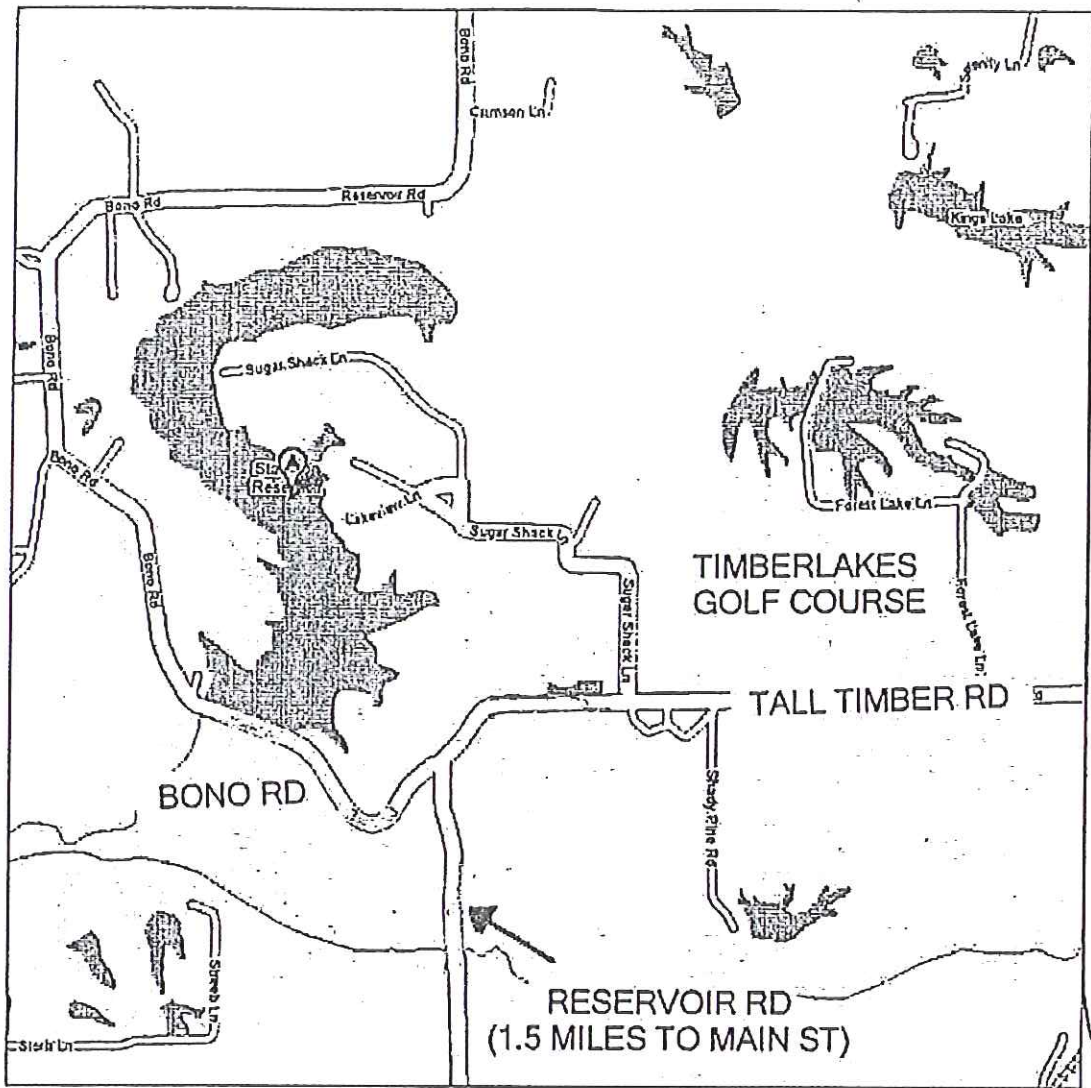

# Map of Staunton Lake

140 Acres at Full Pool

TO MAIN STREET

I-55 - EXIT 41  
TO MAIN ST